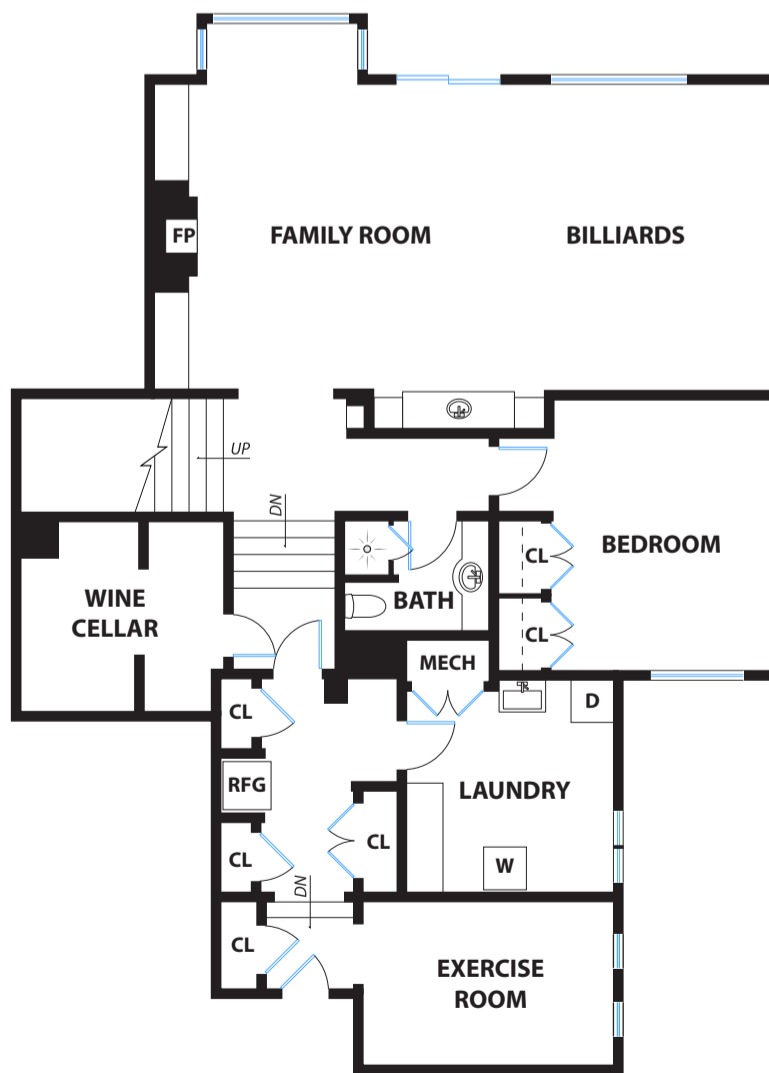

1201 CAMBRIDGE DRIVE

LAFAYETTE

MAIN LEVEL

GUEST HOUSE

LOWER LEVEL

DISCLAIMER: RENDERING BY OPEN HOMES PHOTOGRAPHY. ALL MEASUREMENTS ARE APPROXIMATE AND MAY NOT BE EXACT.
DO NOT RELY ON THE ACCURACY OF THIS FLOOR PLAN WHEN DETERMINING THE PRICE OF A PROPERTY OR MAKING DECISIONS
REGARDING BUYING OR SELLING OF PROPERTIES WITHOUT INDEPENDENT VERIFICATION.