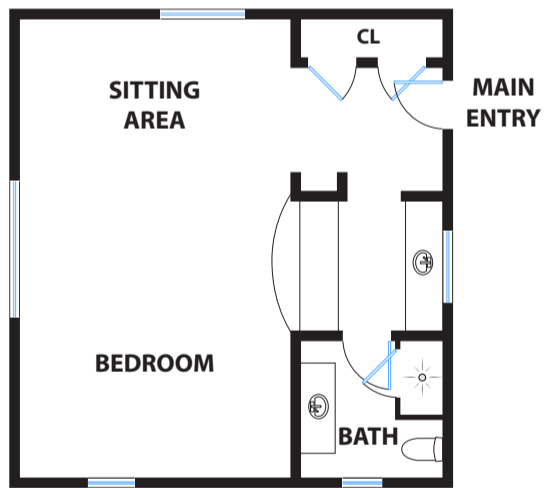

1201 CAMBRIDGE DRIVE

LAFAYETTE

MAIN LEVEL

GUEST HOUSE

LOWER LEVEL

DISCLAIMER: RENDERING BY OPEN HOMES PHOTOGRAPHY. ALL MEASUREMENTS ARE APPROXIMATE AND MAY NOT BE EXACT.
DO NOT RELY ON THE ACCURACY OF THIS FLOOR PLAN WHEN DETERMINING THE PRICE OF A PROPERTY OR MAKING DECISIONS
REGARDING BUYING OR SELLING OF PROPERTIES WITHOUT INDEPENDENT VERIFICATION.