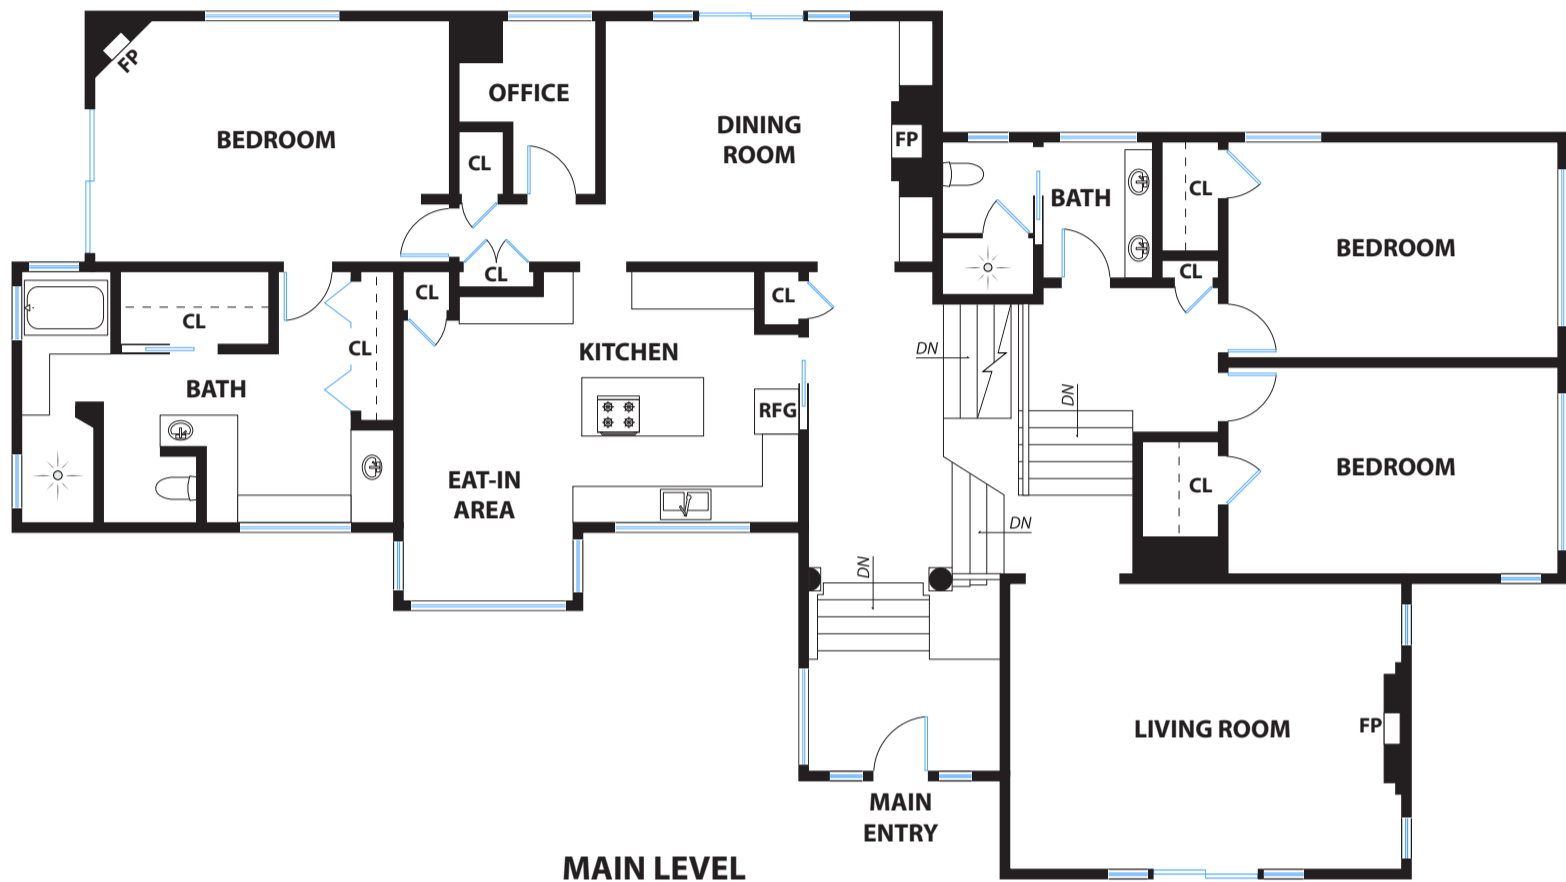

1201 CAMBRIDGE DRIVE

LAFAYETTE

MAIN LEVEL

GUEST HOUSE

LOWER LEVEL

DISCLAIMER: RENDERING BY OPEN HOMES PHOTOGRAPHY. ALL MEASUREMENTS ARE APPROXIMATE AND MAY NOT BE EXACT.
DO NOT RELY ON THE ACCURACY OF THIS FLOOR PLAN WHEN DETERMINING THE PRICE OF A PROPERTY OR MAKING DECISIONS
REGARDING BUYING OR SELLING OF PROPERTIES WITHOUT INDEPENDENT VERIFICATION.